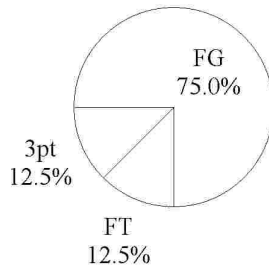

2005 AHSAA State Basketball Championships - TEAM SHOT CHART for the Autaugaville Eagles

Autaugaville Eagles vs. J.F. Shields Panthers  
 DATE: 03/03/2005 TIME: 8:00 SITE: BJCC

Shot Summary	M/A	%	PTS
3Pt FG	2/9	22.2%	6
2Pt FG	18/41	43.9%	36
Layups - L	0/1	0.0%	0
Layups - R	2/2	100.0%	4
Dunks	0/0	0.0%	0
Putbacks	0/0	0.0%	0
Overall Shooting	20/50	40.0%	42
Free Throws	6/18	33.3%	6
Total Points			48

Scoring Distribution

Scoring Locations

By Period	FG	FGA	FG%	3Pt	3PA	3P%	FT	FTA	FT%	PTS	ORB	DRB	TR	PF	AST	TO	BS	ST	P/S
1st Period	4	8	50.0	0	0	0.00	1	2	50.0	9	3	4	7	5	1	6	0	0	1.00
2nd Period	3	12	25.0	0	2	0.00	0	0	0.00	6	2	5	7	3	1	3	0	0	0.50
3rd Period	6	14	42.9	2	3	66.7	1	3	33.3	15	5	1	6	5	4	3	0	4	1.00
4th Period	7	16	43.8	0	4	0.00	4	13	30.8	18	2	7	9	11	1	6	0	2	0.82
Game	20	50	40.0	2	9	22.2	6	18	33.3	48	12	17	29	24	7	18	0	6	0.81

Scoring Breakdown

Scoring Range